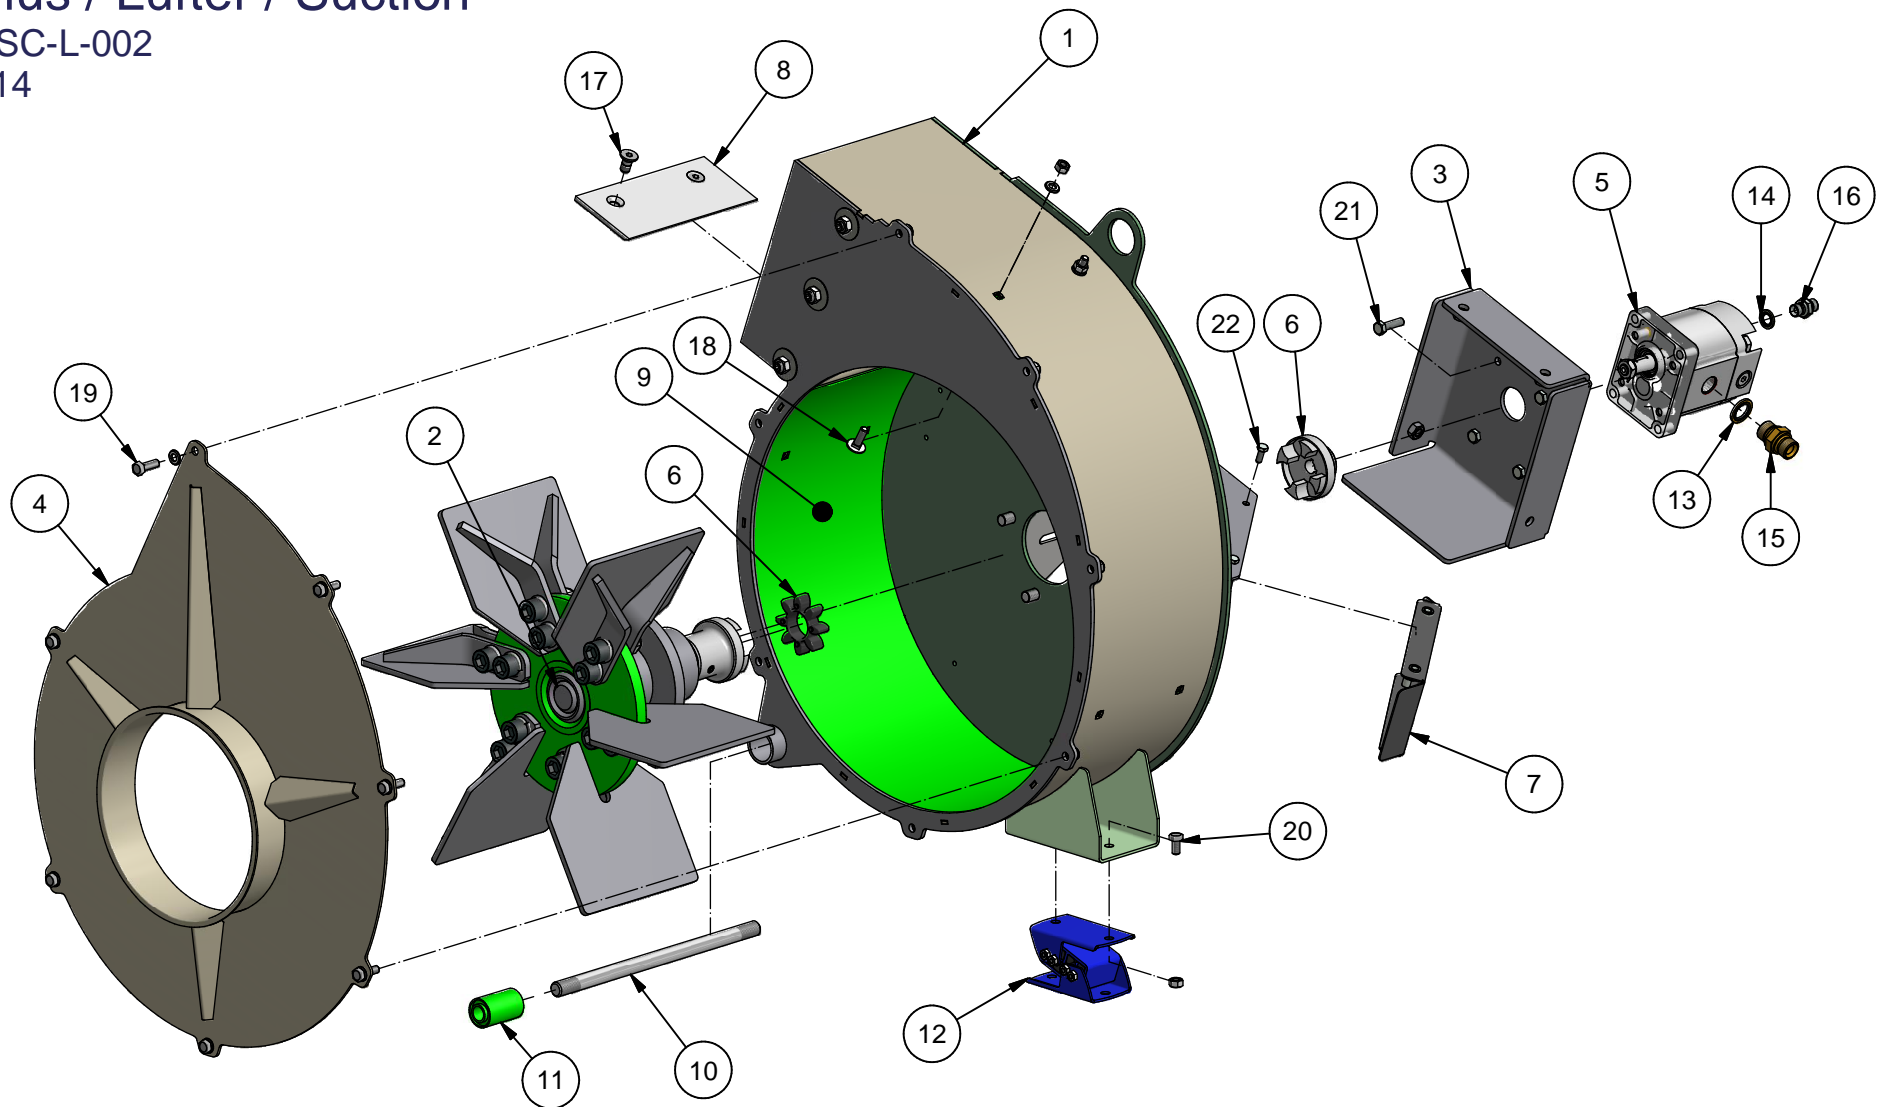

Løbehus / Lüfter / Suction

Part no SC-L-002
28/5-2014

STAMA-HTF

STENSBALLE

NESBO

STENSBALLE

Løbehus / Lüfter

Part no. SC-L-002 28/5-2014

<i>Pos.</i>	<i>Description</i>	<i>Pcs</i>	<i>Sparepartno</i>	<i>Note</i>
1	Turbine housing	1	SC-L-022	
2	Rotor assy	1	ST-L-100	
3	Motor console	1	SC-L-052	
4	Cover	1	SC-L-045	
5	Motor w bypass valve	1	2SMA14RK-002	
6	Clutch	1	SC-A-100	
7	Side cover	2	SC-L-073	
8	Cutter	1	ST-L-021	
9	Baffle plate	1	ST-L-051	
10	Damper axle	1	ST-L-038	
11	Damper bushing	2	ST1632-5054	
12	Vibration damper	1	ESL18-05021002	
13	Bonded seal	2	42-000-012	1/2"
14	Bonded seal	1	42-000-014	1/4"
15	Nipple	2	01BP08	1/2"
16	Nipple	1	01BP04	1/4"
17	Countersunk screw	2	32-010-020	
18	Screw with square neck	6	30-108-025	ISO 8677
19	Machine screw	7	29-108-025	
20	Machine screw	2	29-108-016	
21	Machine screw	4	29-108-030	
22	Machine screw	8	29-106-016	

GMR
Care for the ground

Saturnvej 17. DK 8700 Horsens
Tlf.: +4575643611 Fax: +45645320
E-mail: stensballe@gmr.dk Web: www.gmr.dk