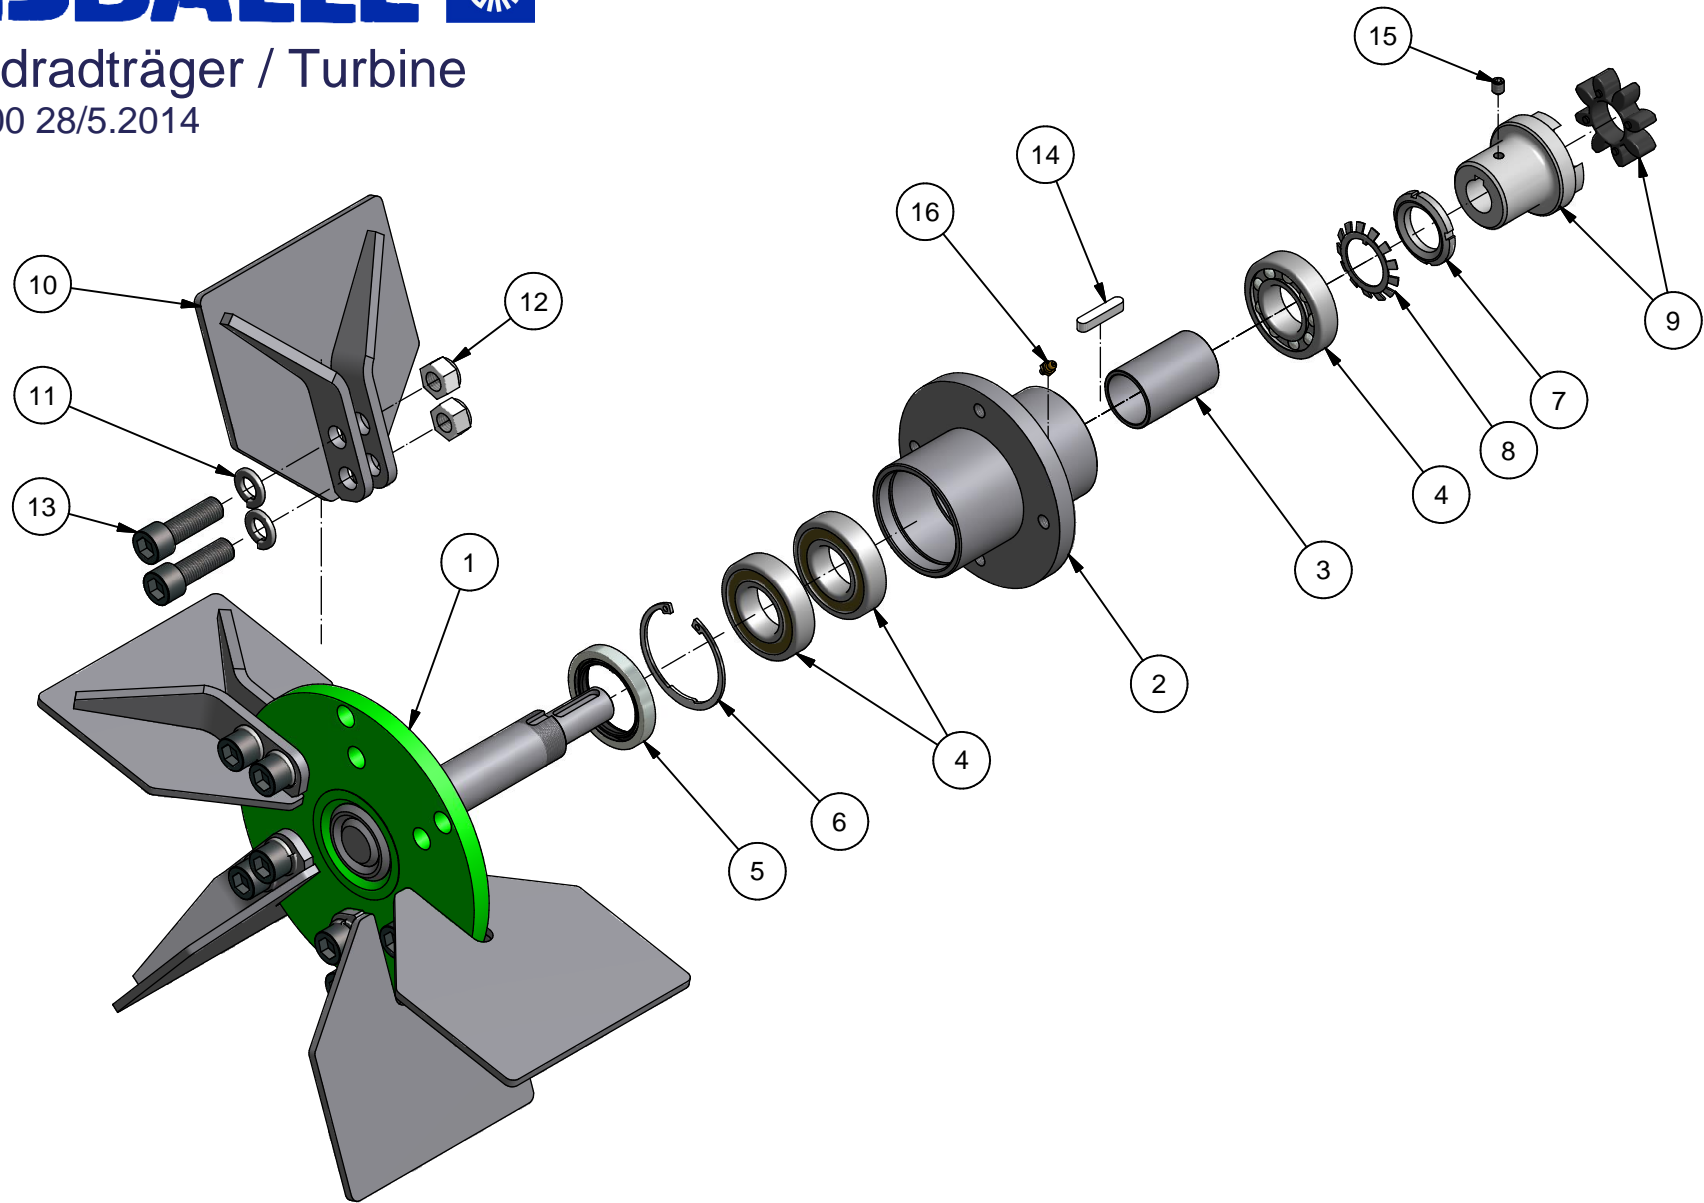

# STENSBALLE

Løbehus / Lüfter

Part no. SC-L-002 28/5-2014

<i>Pos.</i>	<i>Description</i>	<i>Pcs</i>	<i>Sparepartno</i>	<i>Note</i>
1	Turbine housing	1	SC-L-022	
2	Rotor assy	1	ST-L-100	
3	Motor console	1	SC-L-052	
4	Cover	1	SC-L-045	
5	Motor w bypass valve	1	2SMA14RK-002	
6	Clutch	1	SC-A-100	
7	Side cover	2	SC-L-073	
8	Cutter	1	ST-L-021	
9	Baffle plate	1	ST-L-051	
10	Damper axle	1	ST-L-038	
11	Damper bushing	2	ST1632-5054	
12	Vibration damper	1	ESL18-05021002	
13	Bonded seal	2	42-000-012	1/2"
14	Bonded seal	1	42-000-014	1/4"
15	Nipple	2	01BP08	1/2"
16	Nipple	1	01BP04	1/4"
17	Countersunk screw	2	32-010-020	
18	Screw with square neck	6	30-108-025	ISO 8677
19	Machine screw	7	29-108-025	
20	Machine screw	2	29-108-016	
21	Machine screw	4	29-108-030	
22	Machine screw	8	29-106-016	

# STENSBALLE

Møllesamling / Windradtræger / Rotor assy

Part no. ST-L-100 28/5-2014

<i>Pos.</i>	<i>Description</i>	<i>Pcs</i>	<i>Sparepartno</i>	<i>Note</i>
1	Axle	1	ST-L-110	
2	Bearing housing	1	ST-L-120	
3	Spacer bushing	1	ST-L-101	
4	Ball bearing	3	54-016-207	
5	Shaft seal	1	14-725-010	
6	Circlip	1	20-002-072	J72 DIN 472
7	Locknut	1	31-300-035	
8	Lock washer	1	35-100-035	
9	Coupling	1	SC-A-100	
10	Wing	6	ST-L-005-13	
11	Span washer	12	35-000-016	
12	Locknut	12	31-101-016	
13	Cylinder head screw	12	32-116-050	
14	Key type A	1	34-108-740	
15	Set screw	1	32-208-010	
16	Grease nipple	1	57-000-006	