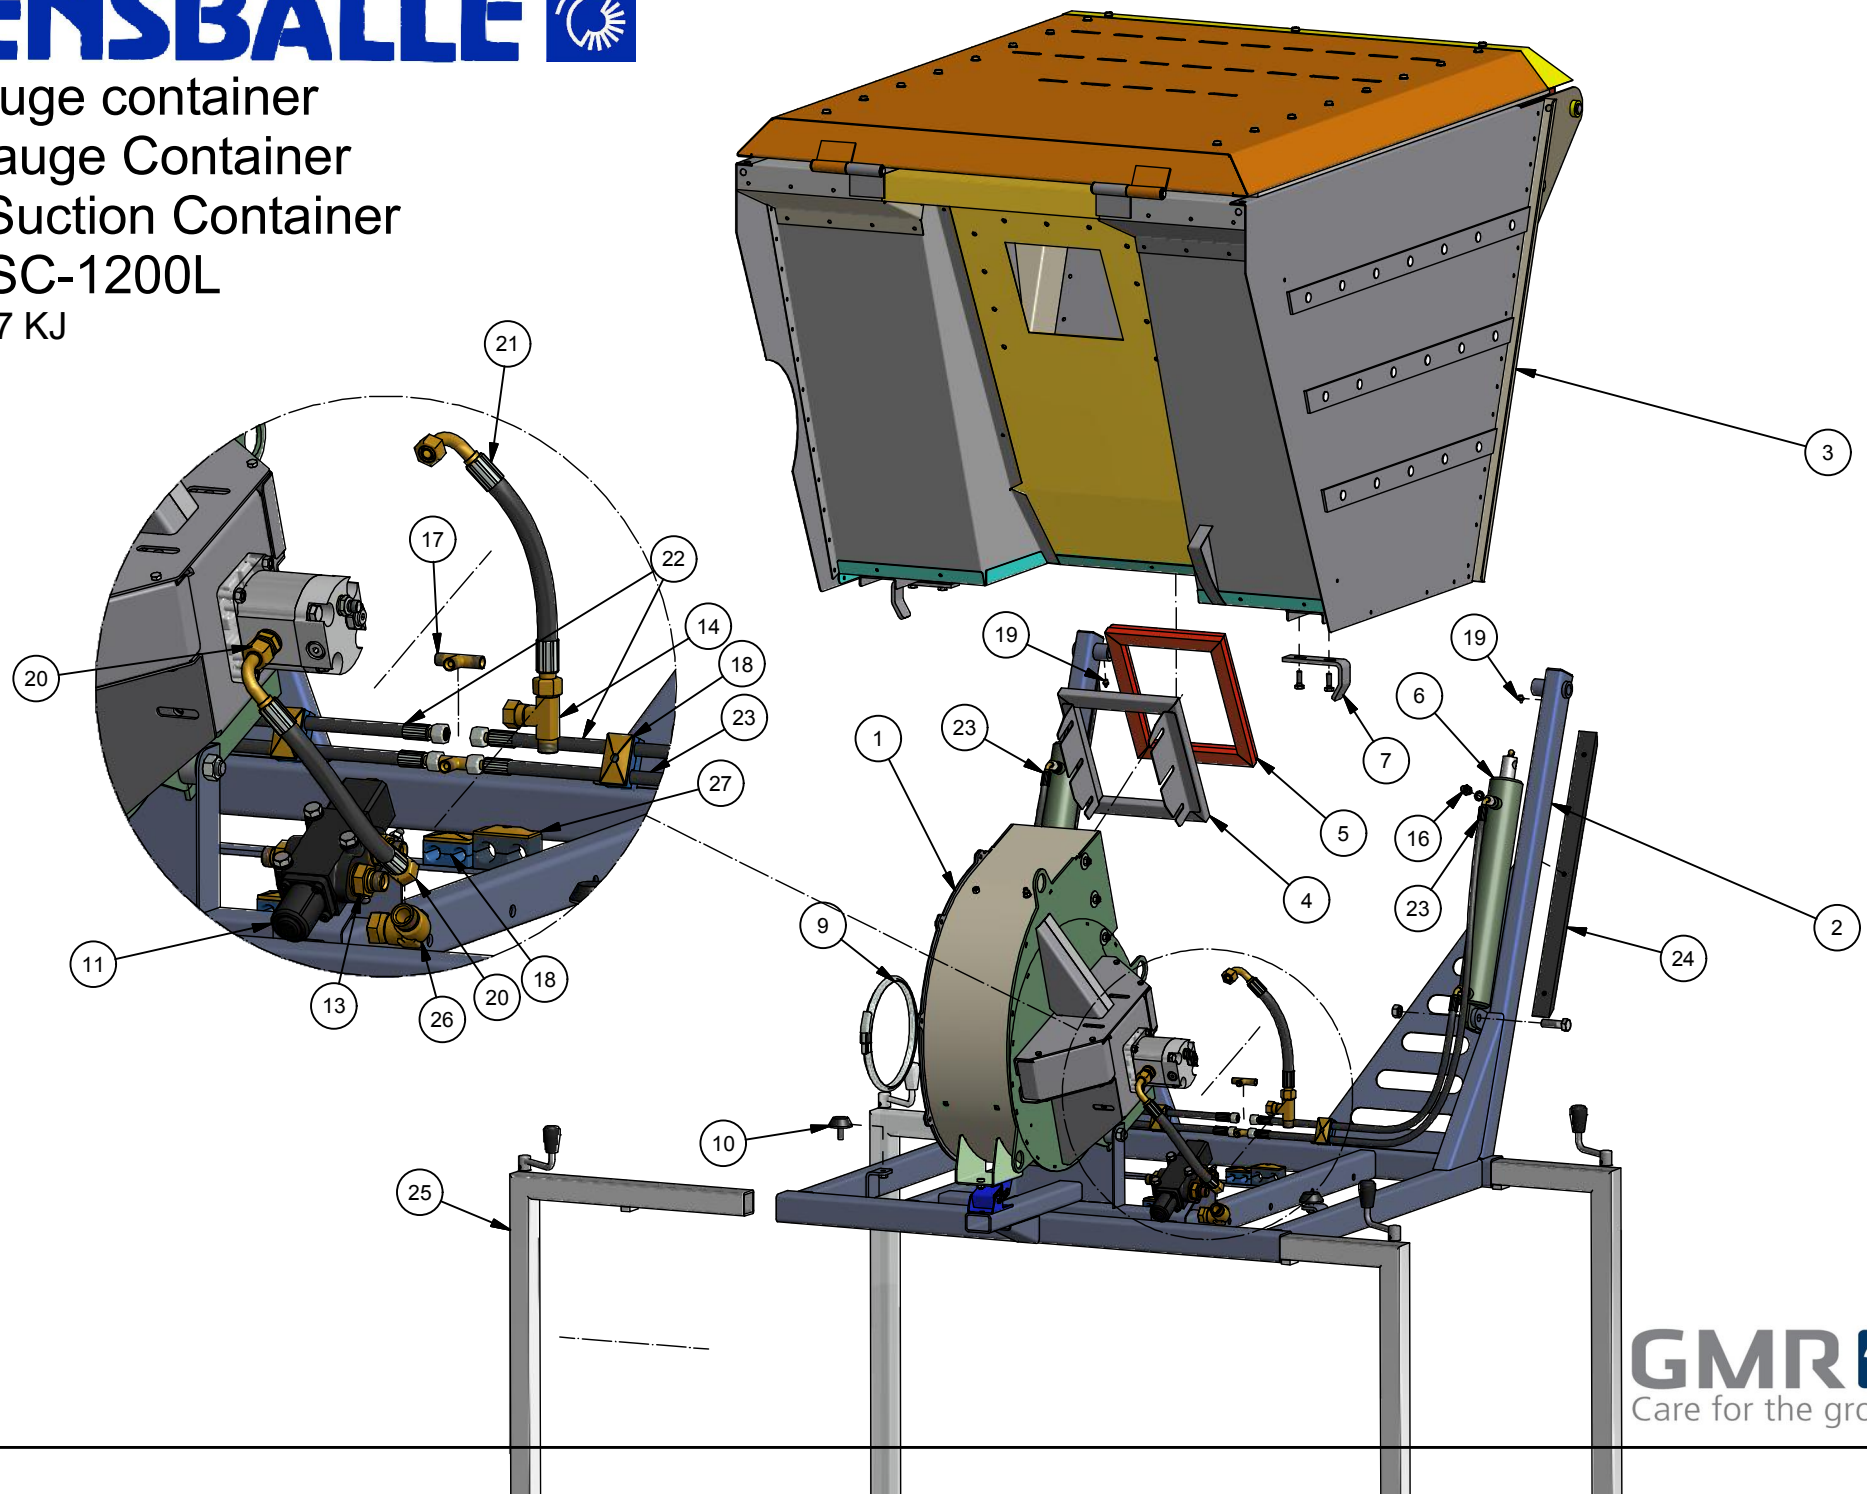

# STENSBALLE

Græs suge container  
Gras Sauge Container  
Grass Suction Container  
Model SC-1200L  
2016-March-16 KJ

# STENSBALLE

Græs suge container  
Gras Sauge Container  
Grass Suction Container  
Model SC-1200L  
2014-11-07 KJ

# STENSALLE

Græs Suge Container

Gras Saug Container

Part no. SC 1200 40L 27/2-2019

Pos.	Description	Pcs	Sparepartno	Note
1	Turbine	1	SC-L-002	40 L/min
2	Frame	1	SC-C350-101	
3	Container assy	1	SC-C350-002	
4	Sealing holder	1	SC-C-109	
5	Sealing	1	2014-0012	1,1 m
6	Cylinder	2	9796039	DV Ø60/ø30 x 370
7	Stop bracket	2	ST-C-055	
8	Stud pipe	1	SC-A-020	
9	Clamping ring	2	SB224	Lindab SB 224
10	Vibration damper	2	51413219006110	
11	Valve	1	DF20/3AC17 (3/4")	Untill 2016
		1	2016-0014 (1/2")	From 2015
12	Bonded seal	1-3	42-000-034	3/4"
13	Nipple	1-3	02BP1208	3/4" x 1/2"
14	Stud branch Tee	1	14BP08	Untill 2016
		1	34BP08	From 2015
15	Bonded seal	4	42-000-014	1/4"
16	Nipple	4	01BP04	1/4"
17	Stud branch Tee	2	15BP04	1/4" bsp
18	Pipe holder	4	2.15-15	15 mm
19	Grease nipple	2	57-000-010	10mm lige
20	Hydraulic hose (P)	1	033-0300-FB080-FB089	Untill 2016
		1	033-0420-FB080-FB089	From 2015
21	Hydraulic hose (R)	1	033-0250-FB080-FB089	Untill 2016
		1	033-0520-FB089-FB089	From 2015
22	Hydraulic hose (Up)	2	031-0750-FB080-FB089	1/4"
23	Hydraulic hose (Down)	2	031-1150-FB080-FB080	1/4"
24	Stop rail	2	SC-C350-125	
25	Support legs	4	SC-B-001	
26	Male stud elbow	1	16BP08	1/2"
27	Pipe holder	2	3.22/22	22 mm
28	Pull nut	1	SC-C-128	Untill 2016
	Lever for valve	1	SC-C-130	From 2015