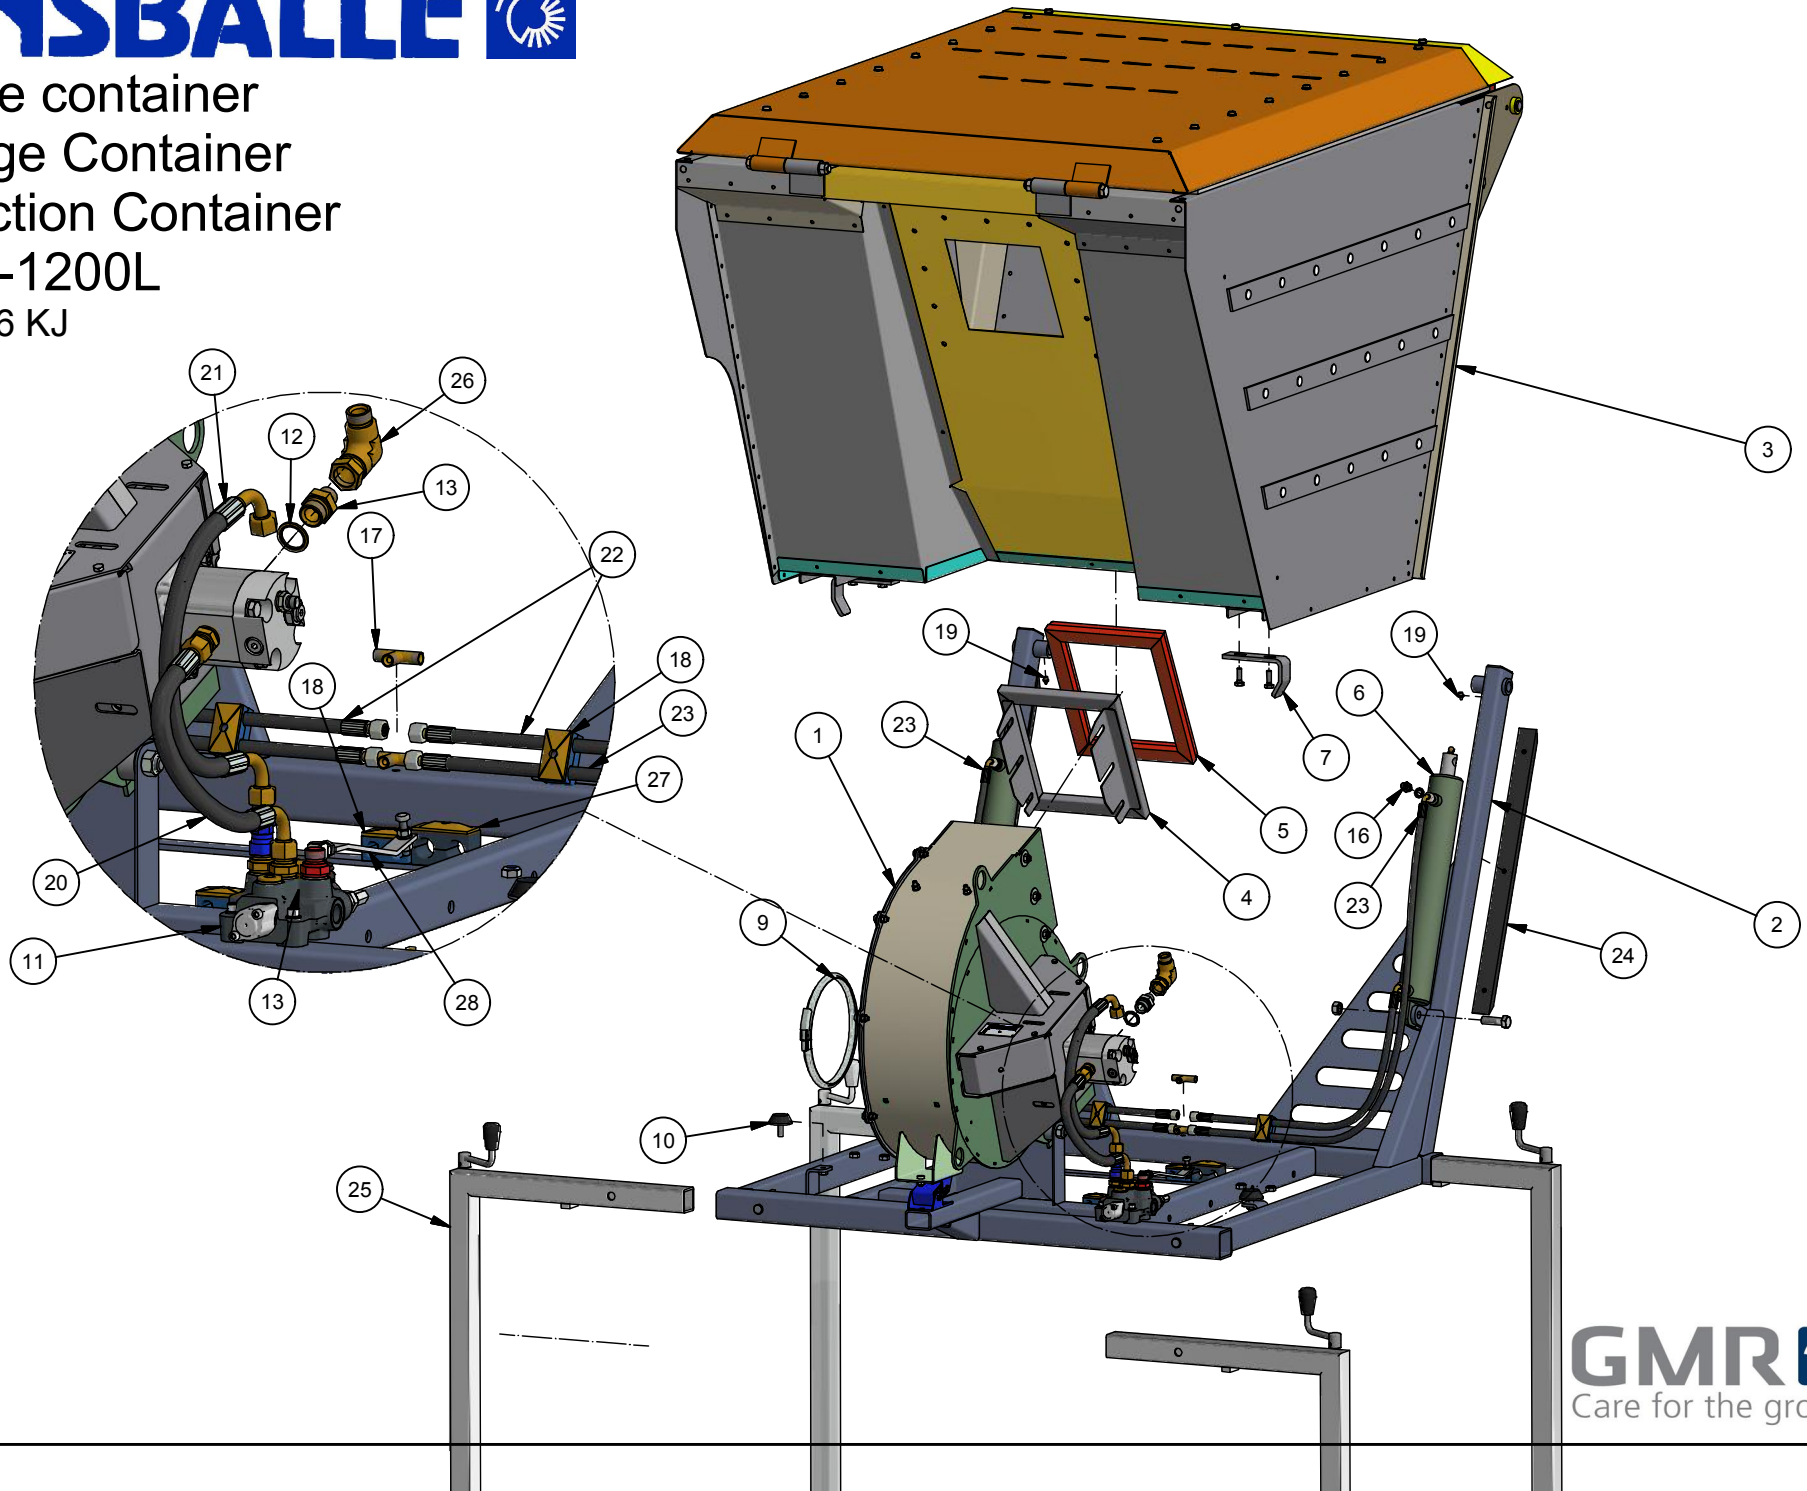

# STENSBALLE

Græs suge container  
Gras Sauge Container  
Grass Suction Container  
Model SC-1200L  
2016-March-16 KJ

# STENSBALLE

Græs suge container  
Gras Sauge Container  
Grass Suction Container  
Model SC-1200L  
2014-11-07 KJ

# STENSALLE

Græs Suge Container

Gras Saug Container

Part no. SC 1200 40L 27/2-2019

Pos.	Description	Pcs	Sparepartno	Note
1	Turbine	1	SC-L-002	40 L/min
2	Frame	1	SC-C350-101	
3	Container assy	1	SC-C350-002	
4	Sealing holder	1	SC-C-109	
5	Sealing	1	2014-0012	1,1 m
6	Cylinder	2	9796039	DV Ø60/ø30 x 370
7	Stop bracket	2	ST-C-055	
8	Stud pipe	1	SC-A-020	
9	Clamping ring	2	SB224	Lindab SB 224
10	Vibration damper	2	51413219006110	
11	Valve	1	DF20/3AC17 (3/4")	Untill 2016
		1	2016-0014 (1/2")	From 2015
12	Bonded seal	1-3	42-000-034	3/4"
13	Nipple	1-3	02BP1208	3/4" x 1/2"
14	Stud branch Tee	1	14BP08	Untill 2016
		1	34BP08	From 2015
15	Bonded seal	4	42-000-014	1/4"
16	Nipple	4	01BP04	1/4"
17	Stud branch Tee	2	15BP04	1/4" bsp
18	Pipe holder	4	2.15-15	15 mm
19	Grease nipple	2	57-000-010	10mm lige
20	Hydraulic hose (P)	1	033-0300-FB080-FB089	Untill 2016
		1	033-0420-FB080-FB089	From 2015
21	Hydraulic hose (R)	1	033-0250-FB080-FB089	Untill 2016
		1	033-0520-FB089-FB089	From 2015
22	Hydraulic hose (Up)	2	031-0750-FB080-FB089	1/4"
23	Hydraulic hose (Down)	2	031-1150-FB080-FB080	1/4"
24	Stop rail	2	SC-C350-125	
25	Support legs	4	SC-B-001	
26	Male stud elbow	1	16BP08	1/2"
27	Pipe holder	2	3.22/22	22 mm
28	Pull nut	1	SC-C-128	Untill 2016
	Lever for valve	1	SC-C-130	From 2015