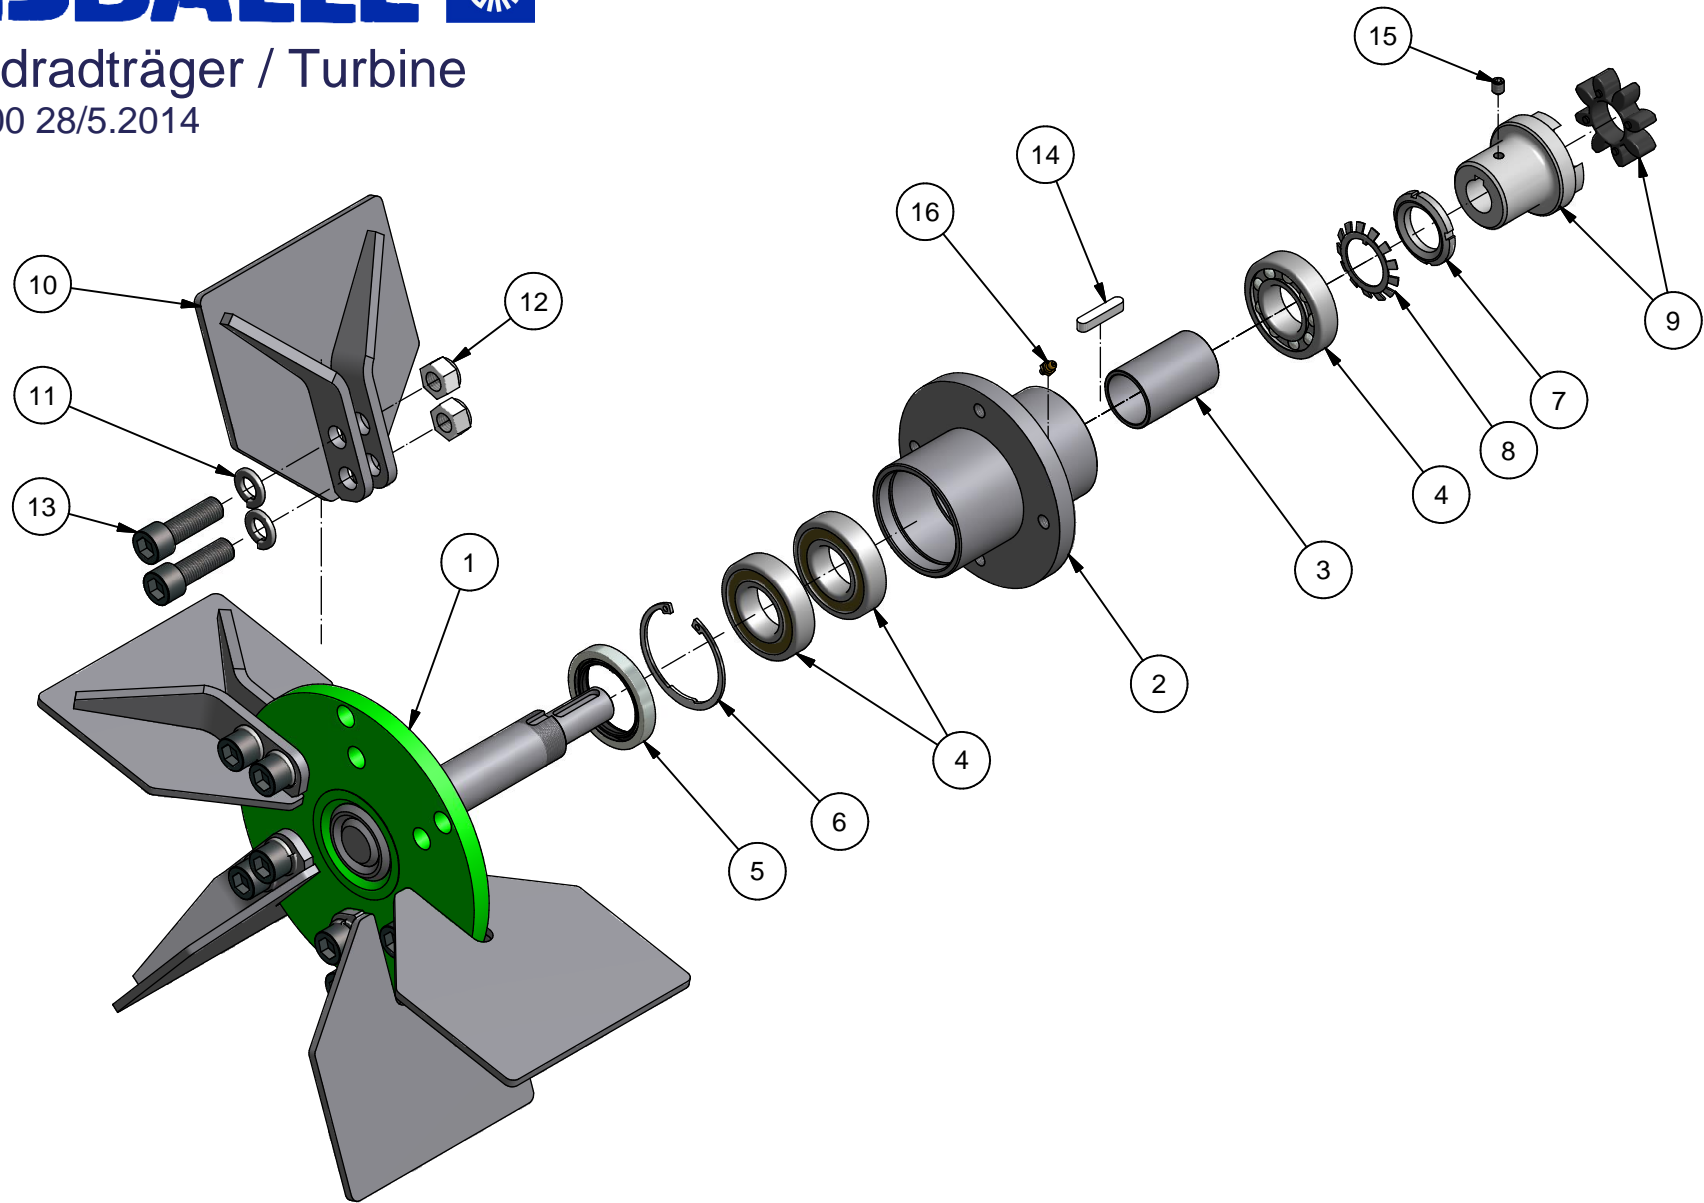

STENSBALLE

Møllesamling / Windradtræger / Rotor assy

Part no. ST-L-100 28/5-2014

<i>Pos.</i>	<i>Description</i>	<i>Pcs</i>	<i>Sparepartno</i>	<i>Note</i>
1	Axle	1	ST-L-110	
2	Bearing housing	1	ST-L-120	
3	Spacer bushing	1	ST-L-101	
4	Ball bearing	3	54-016-207	
5	Shaft seal	1	14-725-010	
6	Circlip	1	20-002-072	J72 DIN 472
7	Locknut	1	31-300-035	
8	Lock washer	1	35-100-035	
9	Coupling	1	SC-A-100	
10	Wing	6	ST-L-005-13	
11	Span washer	12	35-000-016	
12	Locknut	12	31-101-016	
13	Cylinder head screw	12	32-116-050	
14	Key type A	1	34-108-740	
15	Set screw	1	32-208-010	
16	Grease nipple	1	57-000-006	

GMR
Care for the ground

Saturnvej 17. DK 8700 Horsens
Tlf.: +4575643611 Fax: +45645320
E-mail: stensballe@gmr.dk Web: www.gmr.dk