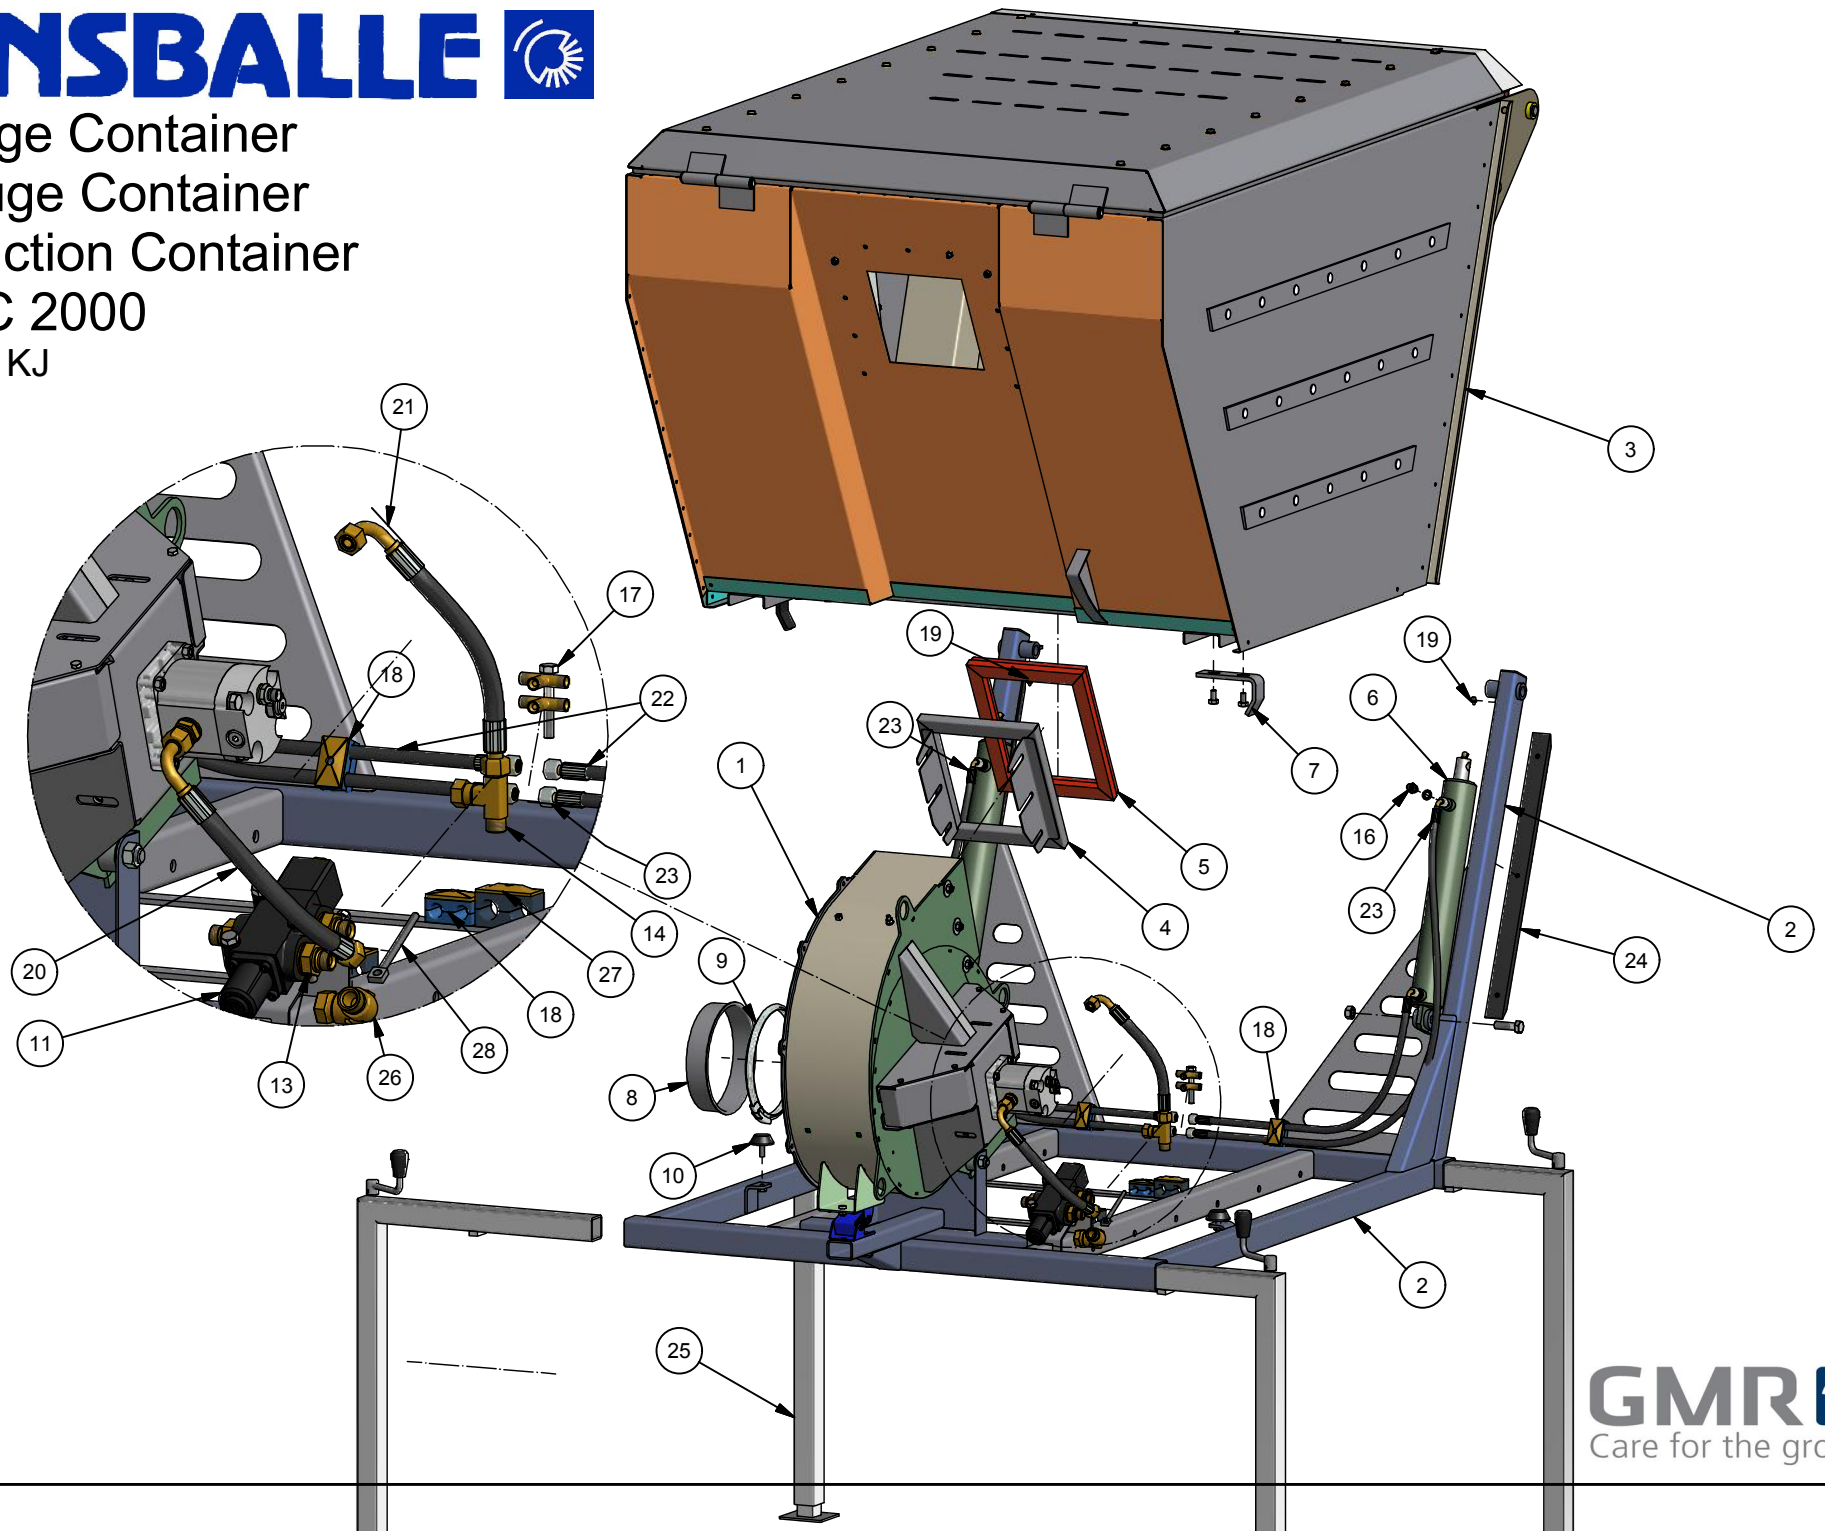

Græs Suge Container
Gras Sauge Container
Grass Suction Container
Model SC 2000

2014-Nov-07 KJ

STENSBALLE

Græs Suge Container

Gras Saug Container

SC 2000 - 40L Model 2014 - 16/3-2016

Pos.	Description	Pcs	Sparepartno	Note
1	Suction assy	1	SC-L-002	40 L/min
2	Frame	1	SC-C-008	
3	Container	1	SC-C-002	
4	Sealing holder	1	SC-C-109	
5	Sealing	1	2014-0012	1,1 m
6	Cylinder	2	9796039	DV Ø60/ø30 x 370
7	Stop bracket	2	ST-C-055	
8	Stud pipe	1	SC-A-020	
9	Clamping ring	1	SB224	Lindab SB 224
10	Vibration damper	2	51413219006110	
11	Valve	1	DF20/3AC17 (3/4")	Untill 2016
		1	2016-0014 (1/2")	From 2015
12	Bonded seal	1-3	42-000-034	3/4"
13	Nipple	1-3	02BP1208	3/4" x 1/2"
14	Stud branch Tee	1	14BP08	Untill 2016
		1	34BP08	From 2015
15	Bonded seal	4	42-000-014	1/4"
16	Nipple	4	01BP04	1/4"
17	Stud branch Tee	1	77-505-002	1/4" T-stykker
18	Pipe holder	2	2.15-15	15 mm
19	Grease nipple	2	57-000-010	10mm lige
20	Hydraulic hose (P)	1	033-0300-FB080-FB089	Untill 2016
			033-0420-FB080-FB089	From 2015
21	Hydraulic hose (R)	1	033-0250-FB080-FB089	Untill 2016
			033-0520-FB089-FB089	From 2015
22	Hydraulic hose (Up)	2	031-0750-FB080-FB089	1/4"
23	Hydraulic hose (Down)	2	031-1150-FB080-FB080	1/4"
24	Stop rail	2	SC-C350-125	
25	Support legs	4	SC-B-001	
26	Male stud elbow	1	16BP08	1/2"
27	Pipe holder	2	3.22/22	22 mm
28	Pull nut	1	SC-C-128	Untill 2016
	Lever for valve	1	SC-C-130	From 2015

GMR
Care for the ground

Saturnvej 17. DK 8700 Horsens
Tlf.: +4575643611 Fax: +45645320
E-mail: stensballe@gmr.dk Web: www.gmr.dk