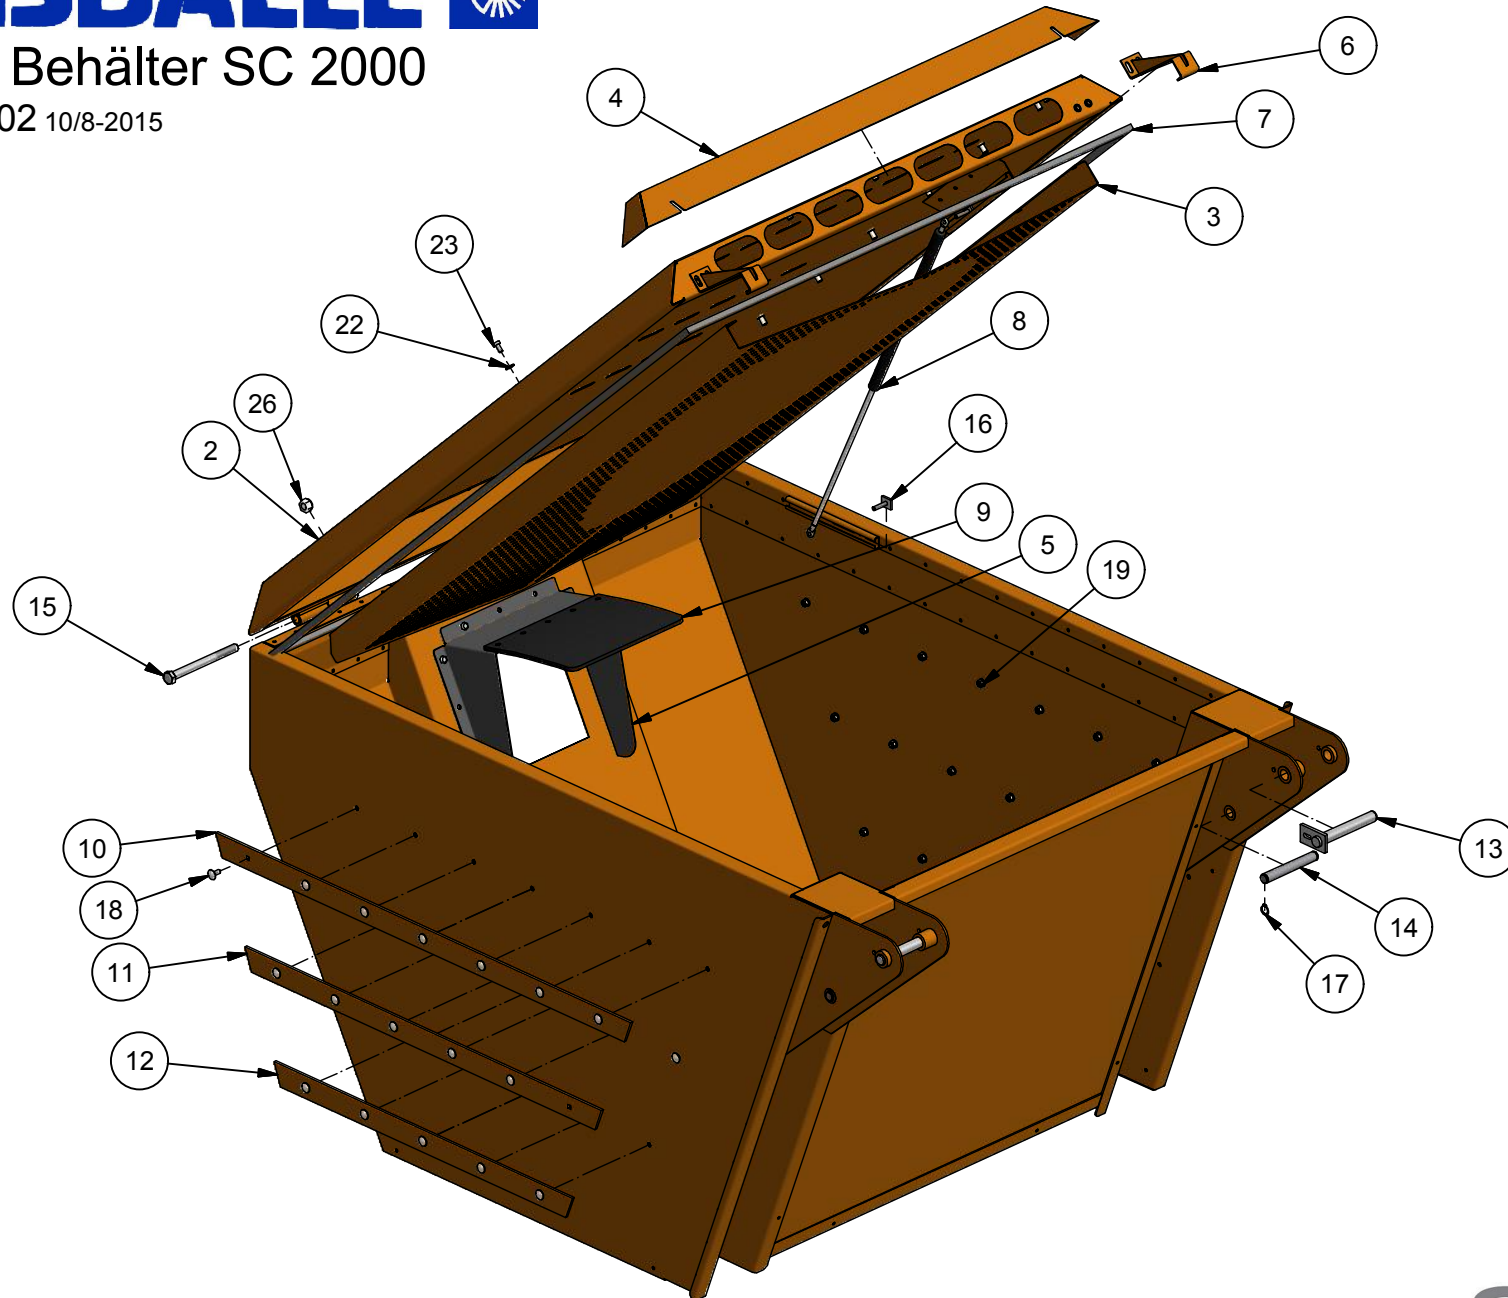

STENSBALLE

Container / Behälter SC 2000

Part no. SC-C-002 10/8-2015

<i>Pos.</i>	<i>Description</i>	<i>Pcs</i>	<i>Sparepartno</i>	<i>Note</i>
1	Container	1	SC-C-003	
2	Lid	1	SC-C15-110	
3	Perforated plate	1	SC-C15-120	
4	Deflector hood	1	ST-C-088	
5	Baffle	1	ST-C-054	
6	Lock	2	ST-C-060	
7	Foam rubber seal	5,7 m	2014-0011	20x12 mm
8	Gas spring	1	GF10-22-400	ø8
9	Rubber	1	ST-C350-203	
10	Stiffener	2	SC-C-068-1	
11	Stiffener	2	SC-C-068-2	
12	Stiffener	2	SC-C-068-3	
13	Bolt	2	N22x150-30	
14	Bolt	2	SC-C-098	
15	Machine screw	2	28-116-180	M16x180
16	Screw for gas spring	2	SC-C-126	
17	Circlip	4	20-001-018	DIN 471
18	Screw with square nech	36	30-108-020	M8x20 DIN 603
19	Nut	36	31-001-008	M8
20	Washer	48	36-300-008	
21	Set screw	8	29-108-020	M8x20
22	Washer	16	35-200-008	
23	Set screw	16	29-108-016	M8x16
24	Set screw	2	29-108-025	M8x25
25	Lock nut	2	31-101-008	
26	Lock nut	2	31-101-016	M16

GMR
Care for the ground

Saturnvej 17. DK 8700 Horsens
Tlf.: +4575643611 Fax: +45645320
E-mail: stensballe@gmr.dk Web: www.gmr.dk