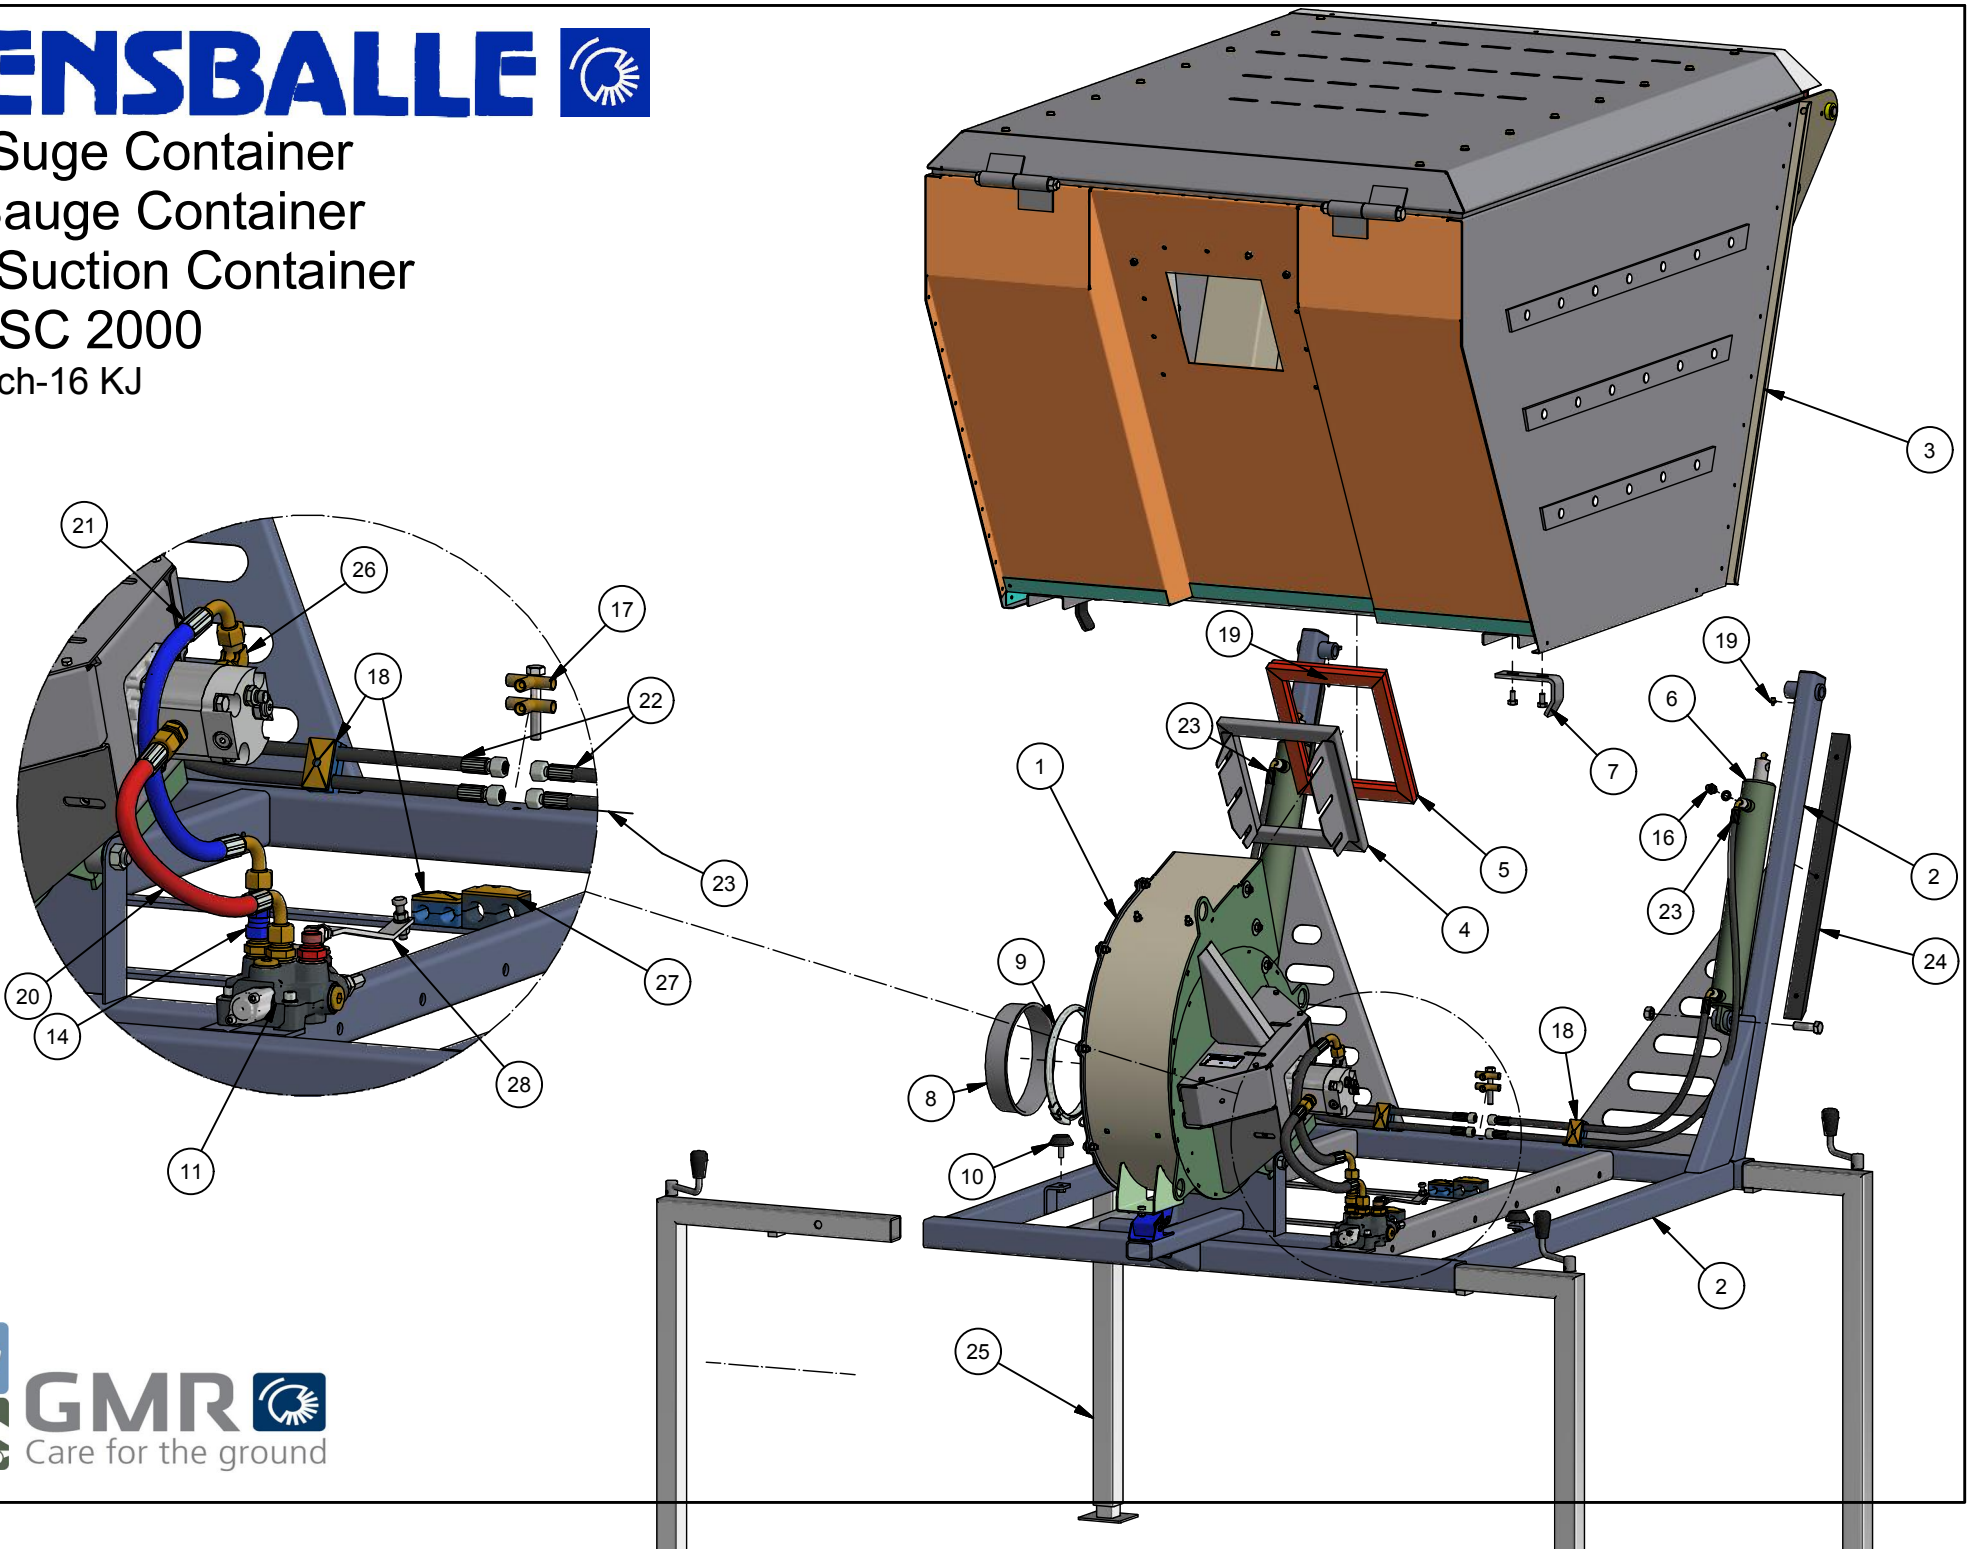

Græs Suge Container
Gras Sauge Container
Grass Suction Container
Model SC 2000
2016-March-16 KJ