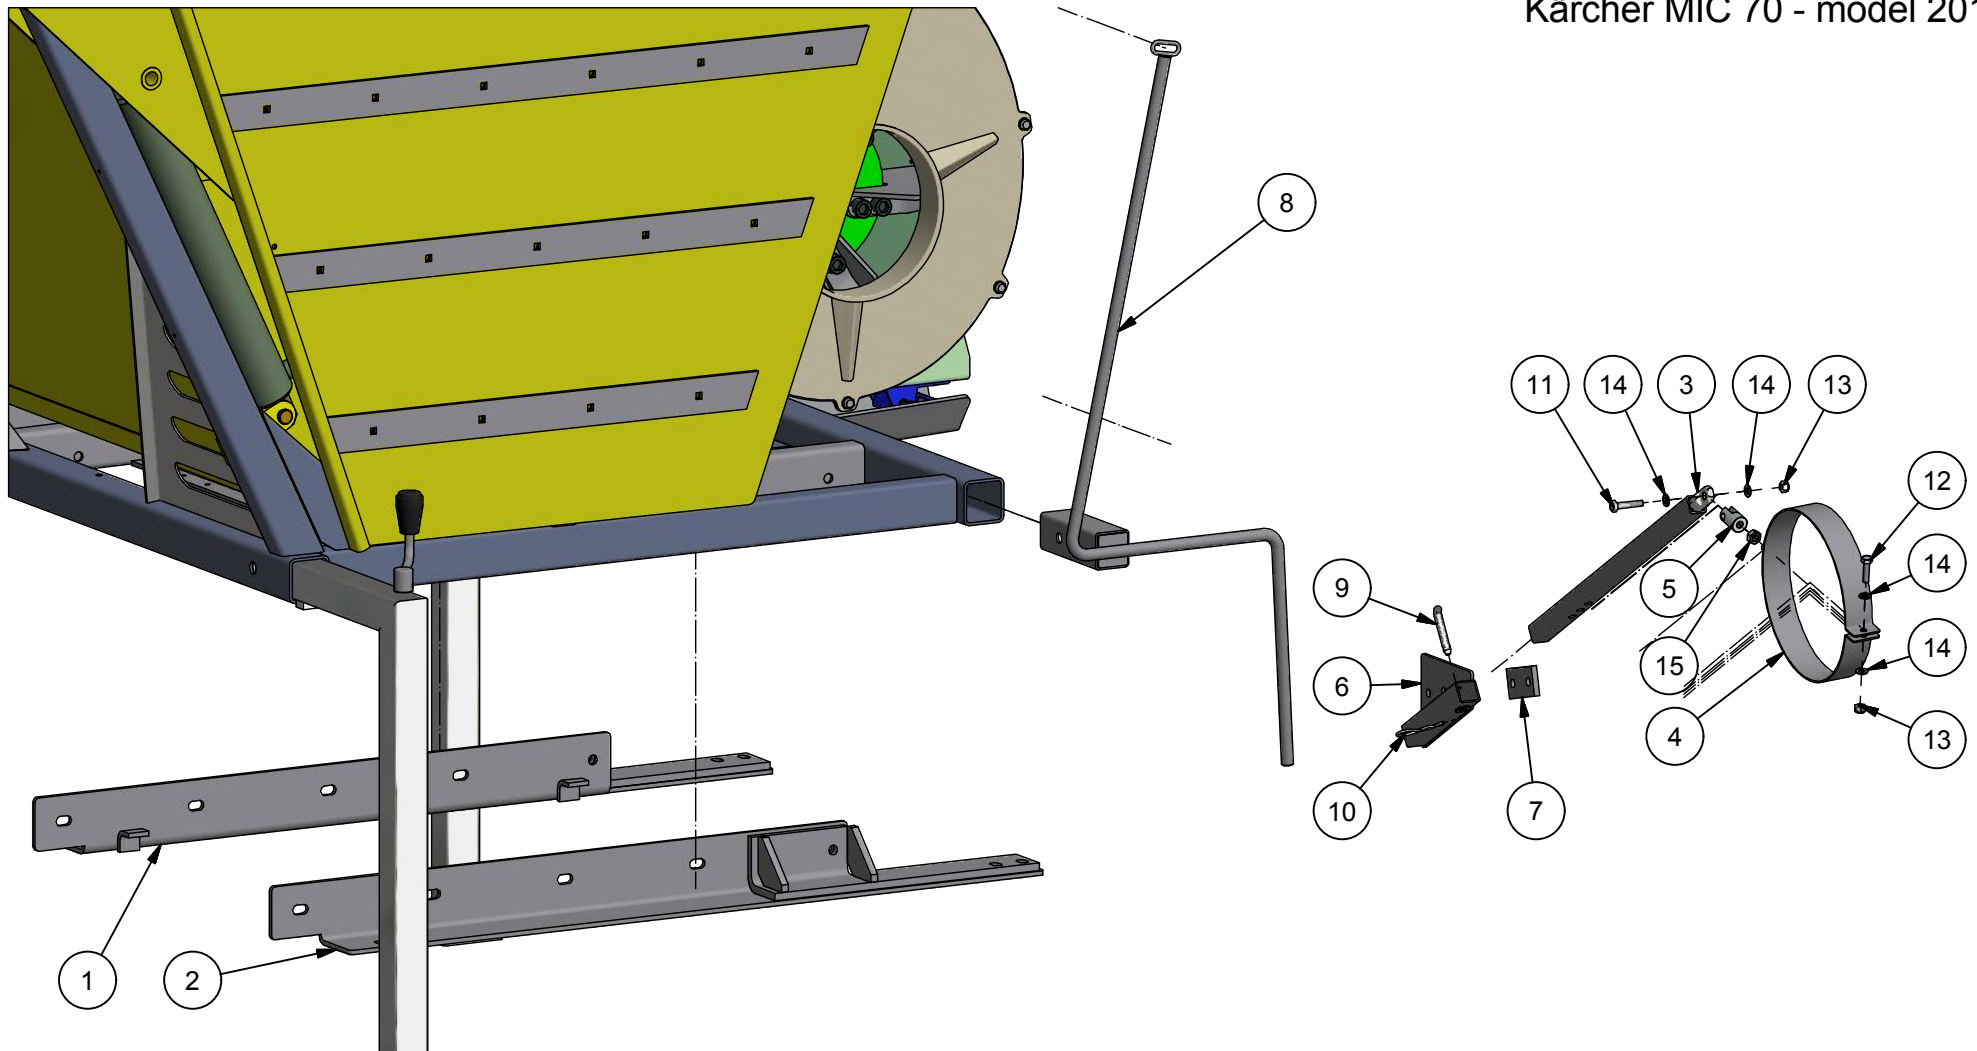

STENSBALLE

Montering, Anpassung SC 850 Kärcher MIC 70

Model 2017 - 23/1-2017

<i>Pos.</i>	<i>Description</i>	<i>Pcs</i>	<i>Part number</i>	<i>Note</i>
1	Mounting rail left	1	SC-C85-010	
2	Mounting rail right	1	SC-C85-020	
3	Hose holder rod	1	SC-C350-135	
4	Clamping ring	1	SC-A-013	
5	Clevis fork	1	53-200-004	
6	Hose holder base	1	SC-M480-130	
7	Clamp plate	1	SC-C85-002	
8	Hose guide	1	SC-C85-030	
9	Bolt	1	SC-C350-138	Ø10 x 35
10	Hairpin	1	38-203-070	
11	Machine screw	1	28-108-040	
12	Set screw	1	29-108-030	
13	Lock nut	2	31-101-008	
14	Washer	4	36-300-008	Ø10 x 35
15	Nut	1	31-001-010	