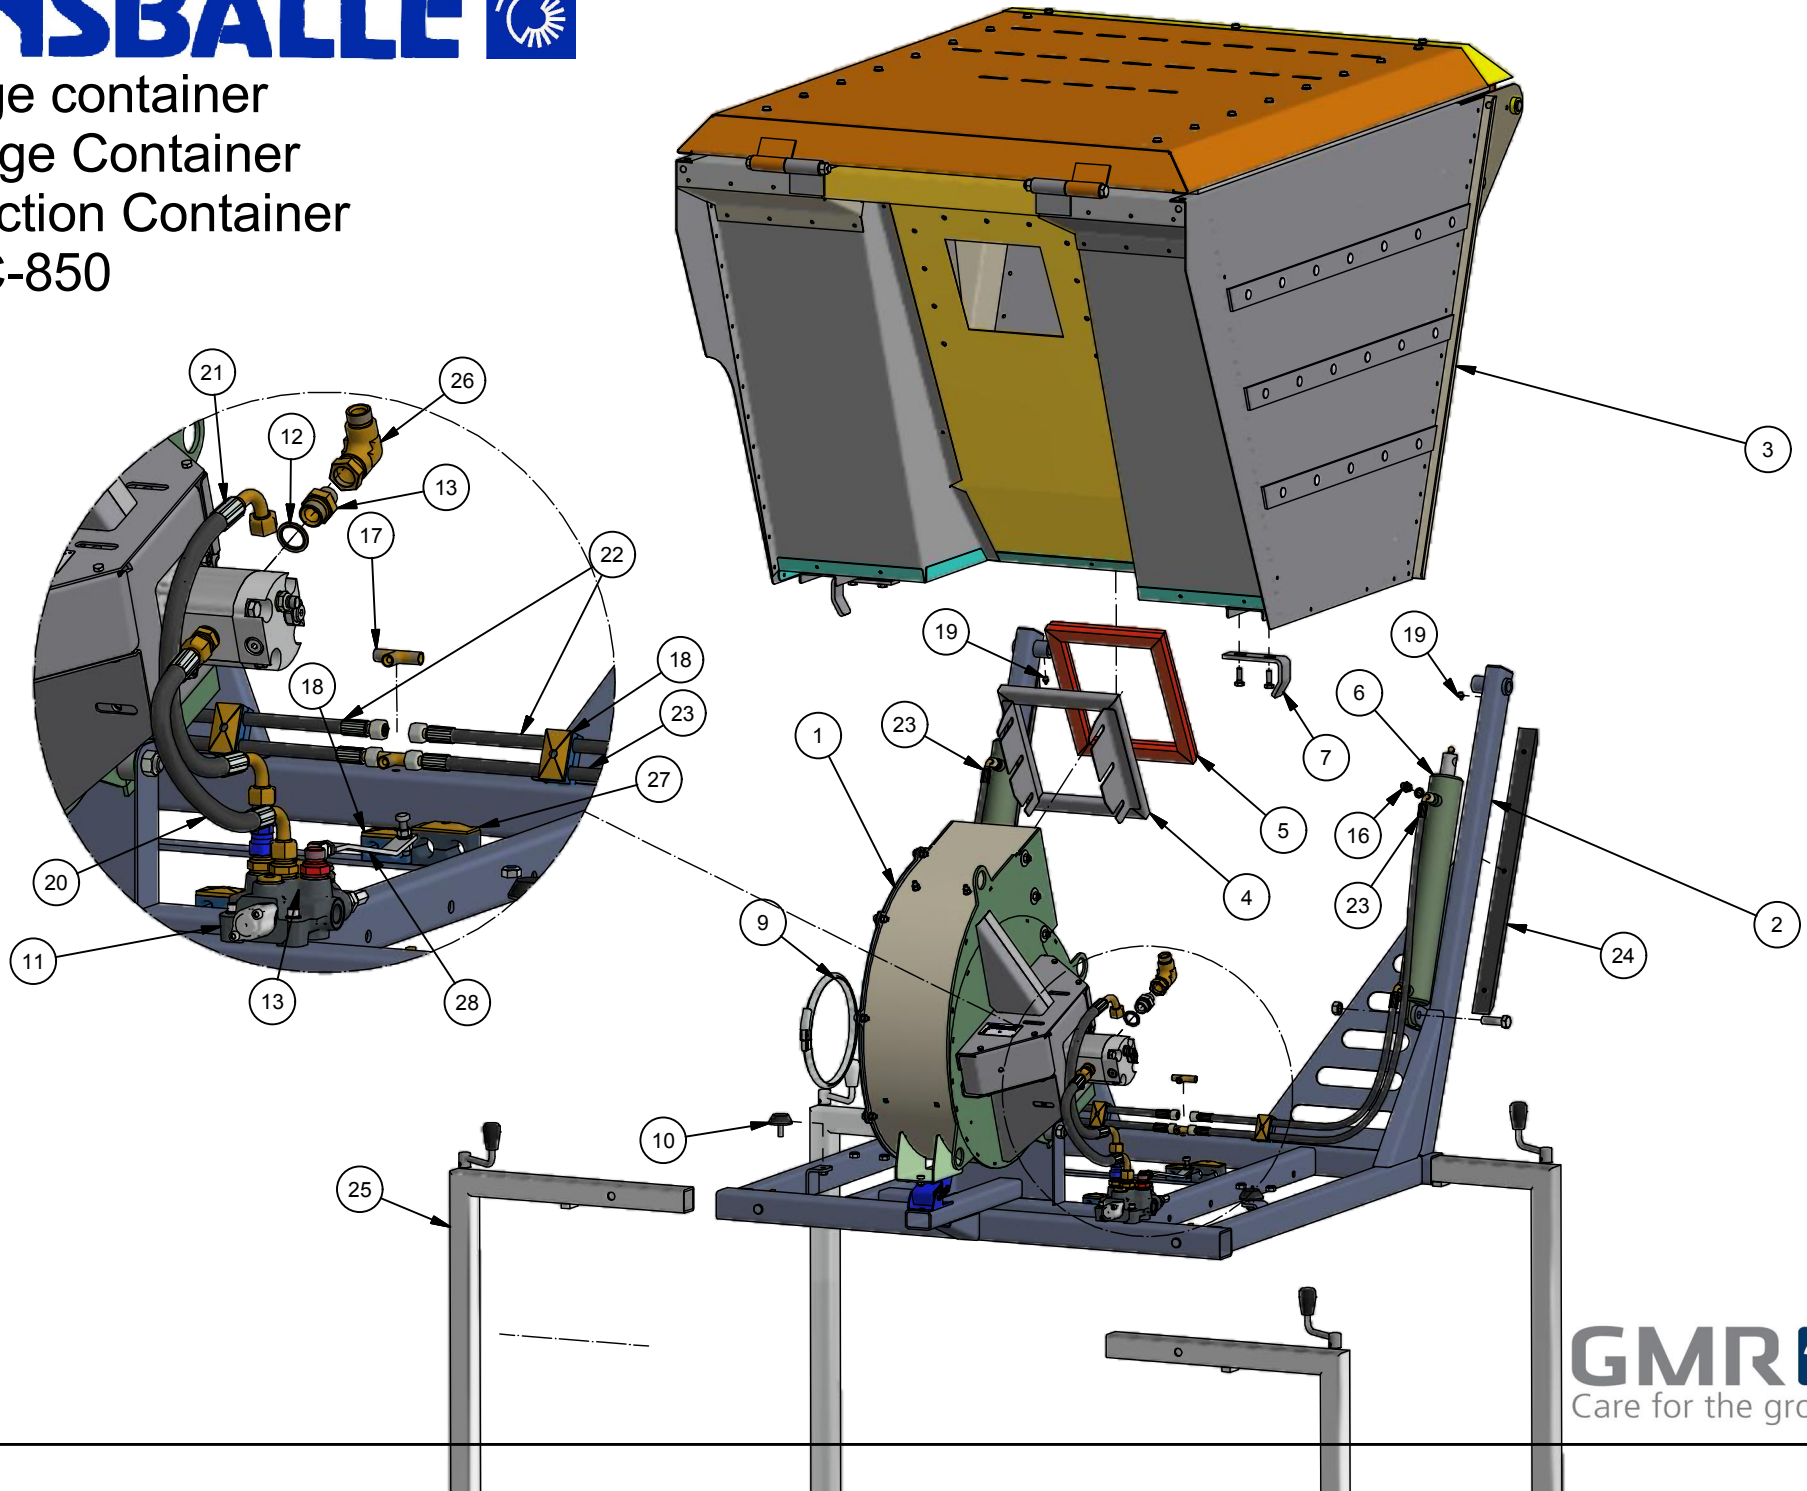

Græs suge container
Gras Sauge Container
Grass Suction Container
Model SC-850

23-01-2017

STENSBALLE

Græs Suge Container

Gras Saug Container

Part no. SC 850 40L 23/1-2017

Pos.	Description	Pcs	Sparepartno	Note
1	Suction assy	1	SC-L-002	40 L/min
2	Frame	1	SC-C85-300	
3	Container assy	1	SC-C85-100	
4	Sealing holder	1	SC-C-109	
5	Sealing	1	2014-0012	1,1 m
6	Cylinder	2	9796039	DV Ø60/ø30 x 370
7	Stop bracket	2	ST-C-055	
8	Stud pipe	1	SC-A-020	
9	Clamping ring	2	SB224	Lindab SB 224
10	Vibration damper	2	51413219006110	
11	Valve	1	2016-0014 (1/2")	
12	Bonded seal	1-3	42-000-034	3/4"
13	Nipple	1-3	02BP1208	3/4" x 1/2"
14	Stud branch Tee	1	34BP08	
15	Bonded seal	4	42-000-014	1/4"
16	Nipple	4	01BP04	1/4"
17	Stud branch Tee	2	15BP04	1/4" bsp
18	Pipe holder	4	2.15-15	15 mm
19	Grease nipple	2	57-000-010	10mm lige
20	Hydraulic hose (P)	1	033-0420-FB080-FB089	
21	Hydraulic hose (R)	1	033-0520-FB089-FB089	
22	Hydraulic hose (Up)	2	031-0750-FB080-FB089	1/4"
23	Hydraulic hose (Down)	2	031-1150-FB080-FB080	1/4"
24	Stop rail	2	SC-C350-125	
25	Support legs	4	SC-B-001	
26	Male stud elbow	1	16BP08	1/2"
27	Pipe holder	2	3.22/22	22 mm
28	Lever for valve	1	SC-C-130	