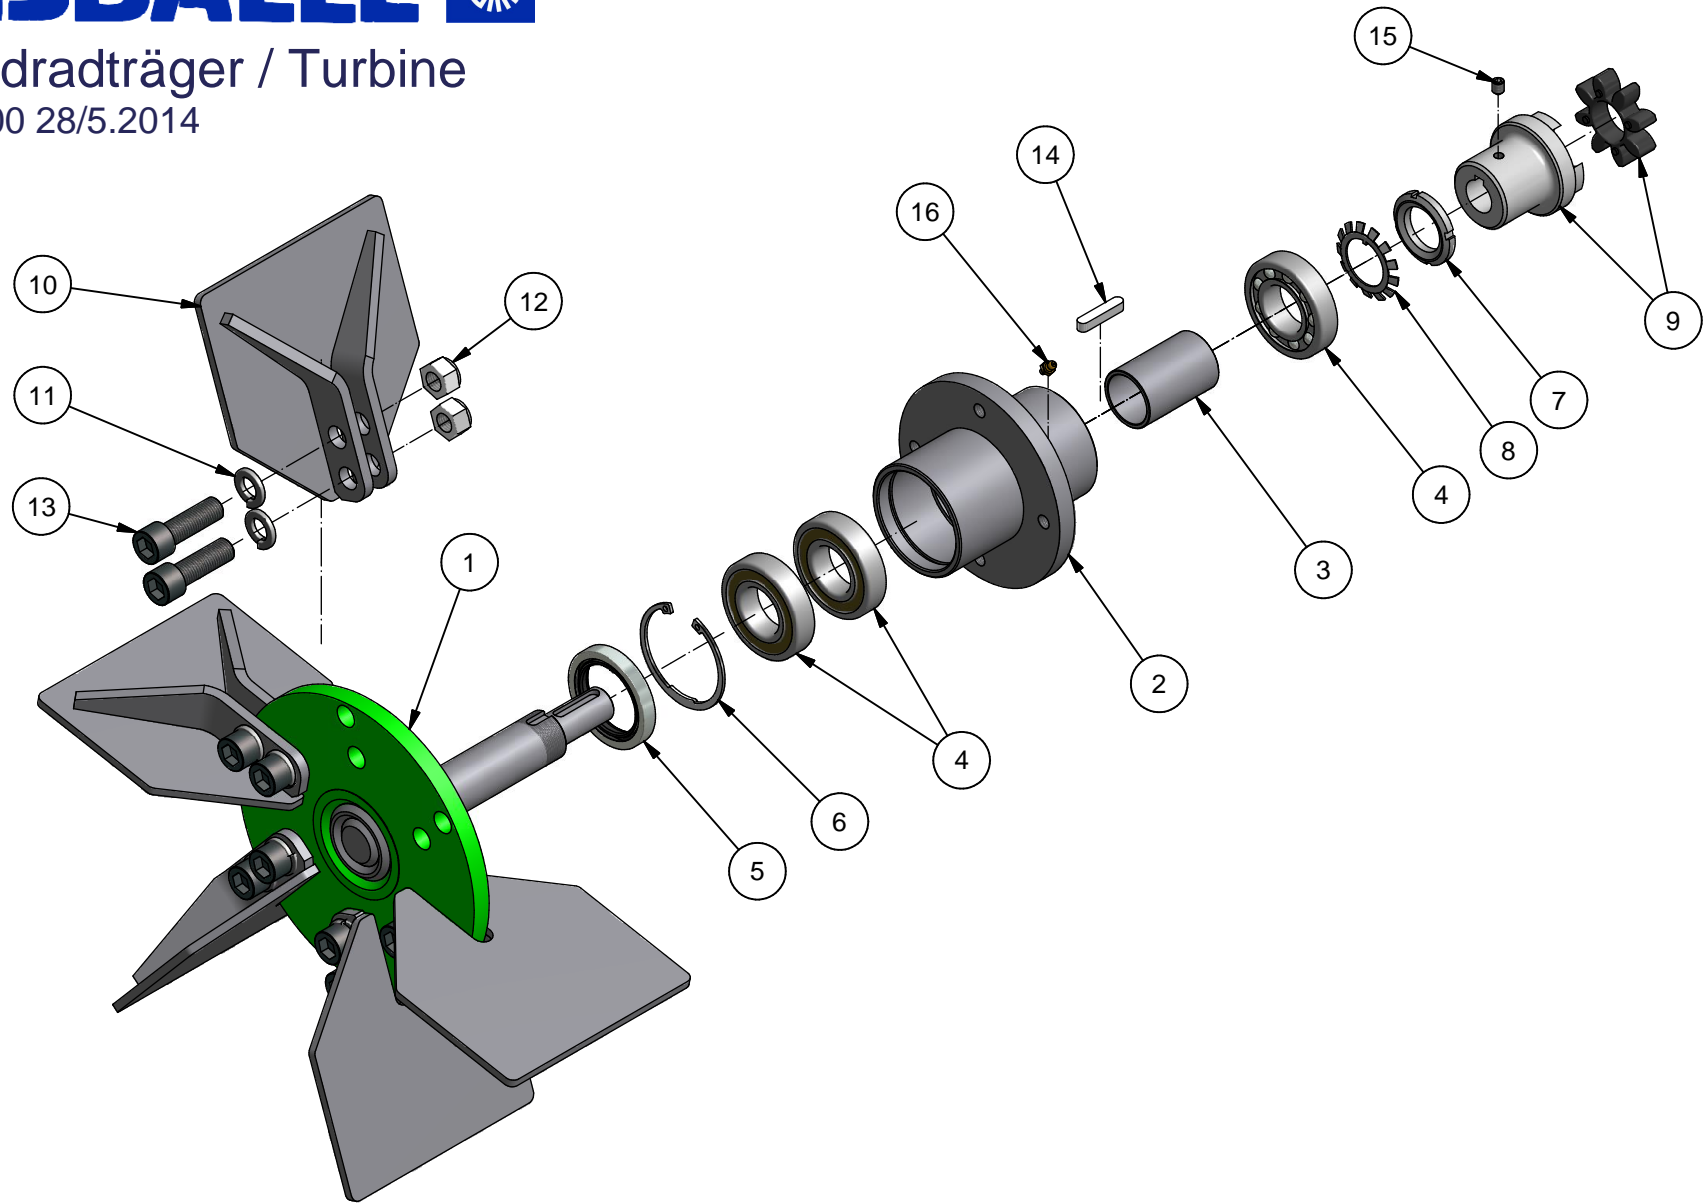

STENSBALLE

Møllesamling / Windradtræger / Rotor assy

Part no. ST-L-100 28/5-2014

<i>Pos.</i>	<i>Description</i>	<i>Pcs</i>	<i>Sparepartno</i>	<i>Note</i>
1	Axle	1	ST-L-110	
2	Bearing housing	1	ST-L-120	
3	Spacer bushing	1	ST-L-101	
4	Ball bearing	3	54-016-207	
5	Shaft seal	1	14-725-010	
6	Circlip	1	20-002-072	J72 DIN 472
7	Locknut	1	31-300-035	
8	Lock washer	1	35-100-035	
9	Coupling	1	SC-A-100	
10	Wing	6	ST-L-005-13	
11	Span washer	12	35-000-016	
12	Locknut	12	31-101-016	
13	Cylinder head screw	12	32-116-050	
14	Key type A	1	34-108-740	
15	Set screw	1	32-208-010	
16	Grease nipple	1	57-000-006	

GMR
Care for the ground

Saturnvej 17. DK 8700 Horsens
Tlf.: +4575643611 Fax: +45645320
E-mail: stensballe@gmr.dk Web: www.gmr.dk