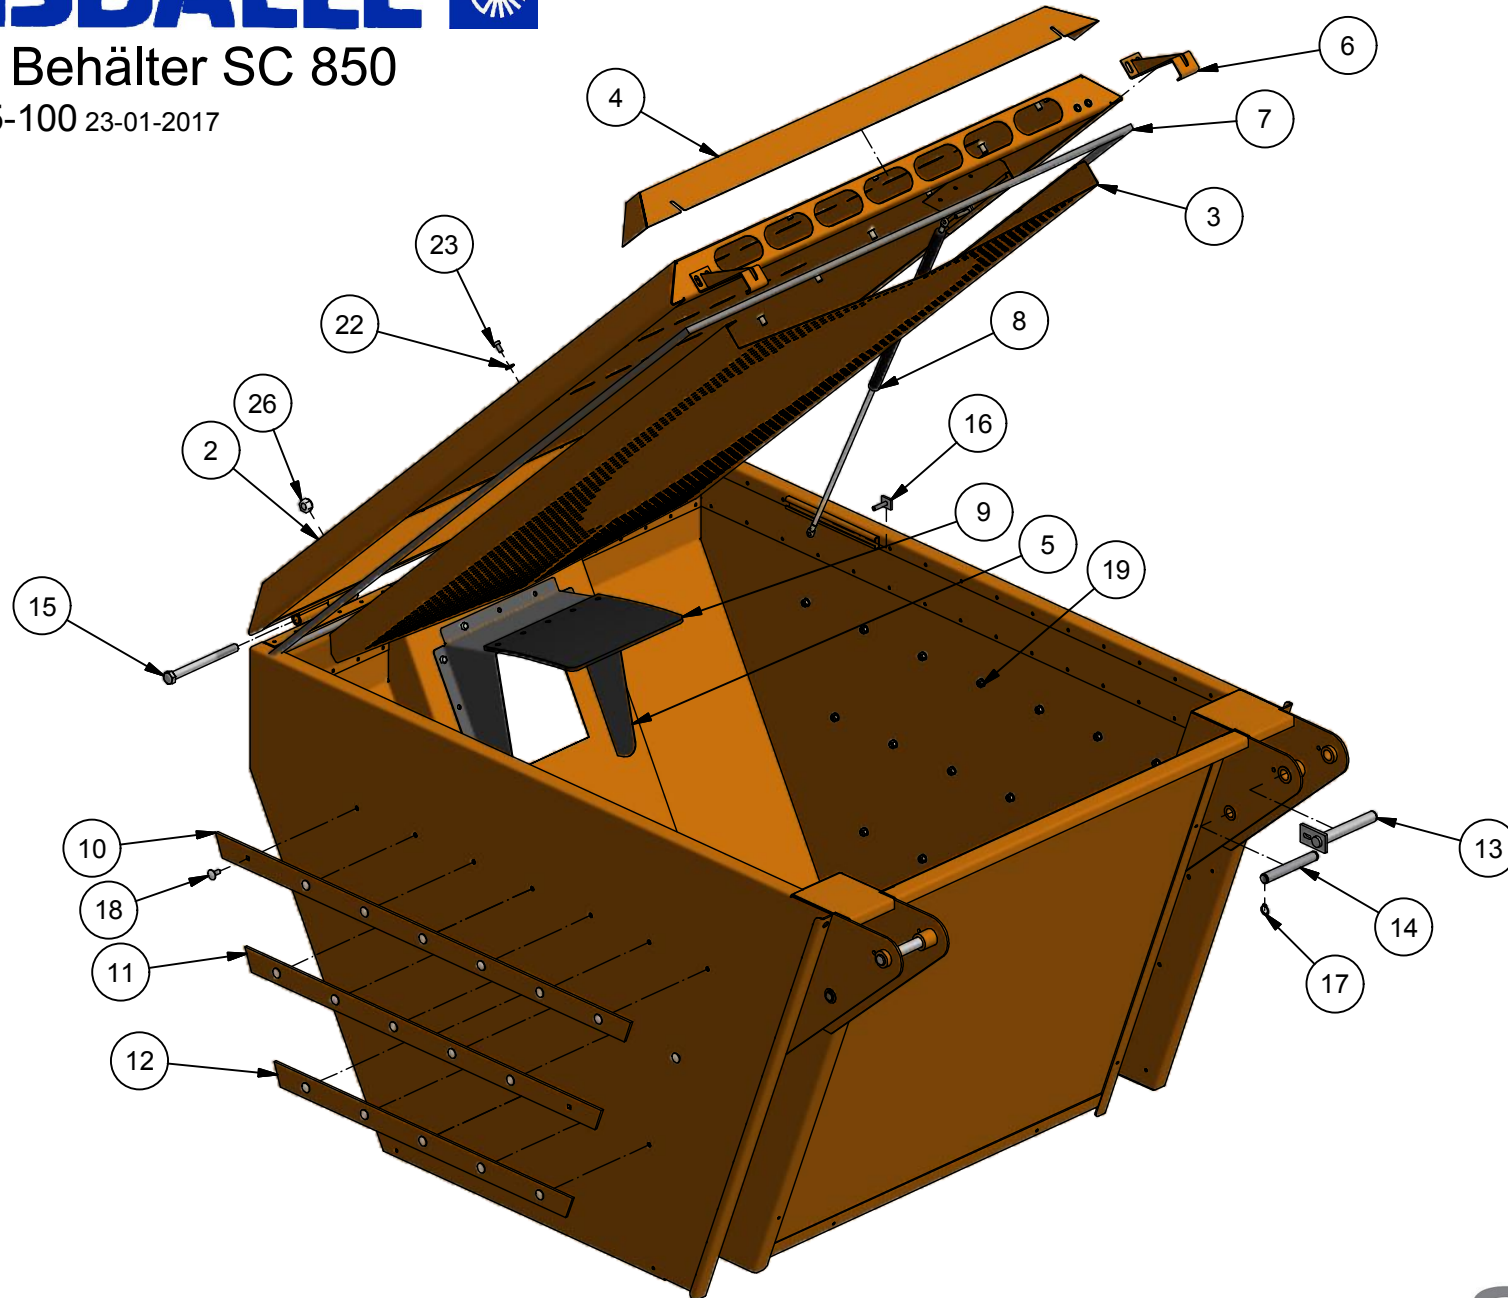

STENSBALLE

Container / Behälter SC 850

Part no. SC-C85-100 23/1-2017

<i>Pos.</i>	<i>Description</i>	<i>Pcs</i>	<i>Sparepartno</i>	<i>Note</i>
1	Container	1	SC-C85-100	
2	Lid	1	SC-C85-210	
3	Perforated plate	1	SC-C85-221	
4	Deflector plate	1	SC-C350-017	
5	Deflector hood	1	ST-C-054	
6	Lock	2	ST-C-060	
7	Foam rubber sealing	4,7 m	2014-0011	20x12 mm
8	Gas spring cylinder	1	GF10-22-400	ø8
9	Rubber	1	ST-C350-203	
10	Stiffener	2	SC-C-068-2	
11	Stiffener	2	SC-C-068-3	
12	Stiffener	2	SC-C-068-4	
13	Bolt	2	N22x150-30	
14	Cylinder bolt	2	SC-C-098	
15	Machine screw	2	28-116-180	M16x180
16	Screw for gas spring	2	SC-C-126	
17	Circlip	4	20-001-018	
18	Screw with square nech	36	30-108-020	M8x20 DIN 603
19	Nut	36	31-001-008	M8
20	Washer	48	36-300-008	
21	Set screw	8	29-108-020	M8x20
22	Washer	16	35-200-008	
23	Set screw	16	29-108-016	M8x16
24	Set screw	2	29-108-025	M8x25
25	Lock nut	2	31-101-008	
26	Lock nut	2	31-101-016	M16

GMR
Care for the ground

Saturnvej 17. DK 8700 Horsens
Tlf.: +4575643611 Fax: +45645320
E-mail: stensballe@gmr.dk Web: www.gmr.dk